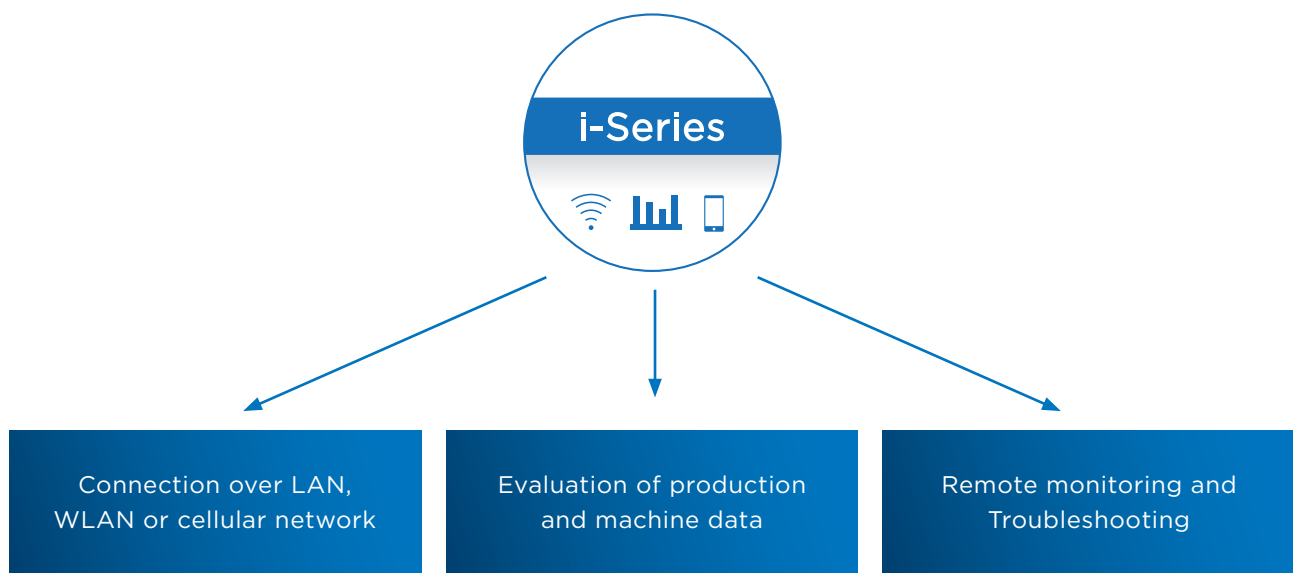

ASCO i-Series Technology

Pelletizer: P15i / P28i / P55i

At ASCO, i-Series stands for networked production. Whether for fast and efficient problem solving and machine maintenance or for recording production and performance data, the i-Series offers a range of possibilities to connect Industry 4.0 and dry ice production.

All i-Series models are equipped with the latest remote maintenance technology and thus offer a variety of services in the areas of remote access, remote data, remote management.

	SERVICE-PACKAGE		
	BASIC	PREMIUM	DIAMOND
Status check	autom. report (PDF)	autom. report (PDF)	autom. report (PDF)
Report on status and measures	yes	yes	yes
Digital access by customers to request real time data	-	ASCO Web/App	ASCO Web/App
Machine data	last 30 days	unlimited	unlimited
max. Hydraulic pressure	yes	yes	yes
max. Pressure CO ₂	yes	yes	yes
Alarm protocol	yes	yes	yes
Operating hours Total	yes	yes	yes
Production data	last 30 days	unlimited	unlimited
Production quantity (total)	yes	yes	yes
Production quantity (kg/h)	yes	yes	yes
Production time Total	yes	yes	yes
Total LCO ₂ consumption (estimated)	yes	yes	yes
Production quantity Pellet Size 1	yes	yes	yes
Production quantity Pellet Size 2	yes	yes	yes
Production quantity Pellet Size 3	yes	yes	yes
Spare parts prices	standard	discount 6%	discount 10%
Service Engineer hourly rate	standard	discount 5%	discount 8%
Further special conditions	-	-	1 day service visit per year included
Software-Update	included	included	included